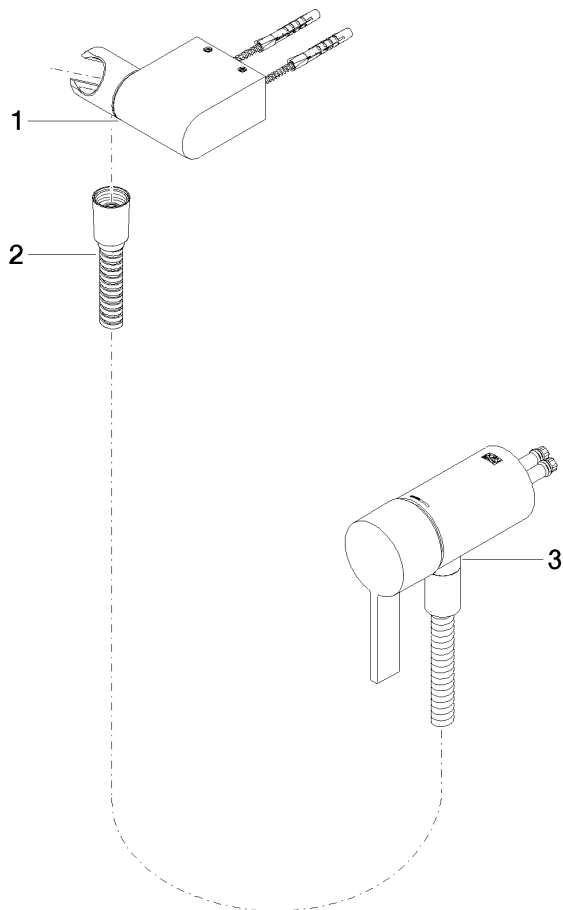

Concealed single-lever mixer with integrated shower connection with hand shower set without hand shower - Chrome

IMO

36 002 970

- metal shower hose 1750mm with integrated anti-twist protection
- This article does not include a hand shower!**
Intrinsic protection against back flow.

Concealed single-lever mixer with integrated shower connection with hand shower set without hand shower - Chrome

IMO

36 002 970
mm [inches]

Certificates

Belgaqua_21-025- WRAS_2011027. LGA_29928.
27_1.

36 002 970

Spare parts list

No.	Item Number	Name	Quantity used	Delivery time
1	28 060 970-00	Wall bracket swivel - Chrome	1	10
2	28 322 970-00	Metal shower hose 1/2" x 3/8" x 1750 mm - Chrome	1	2
3	36 050 970-00	Concealed single-lever mixer with integrated shower connection - Chrome	1	10