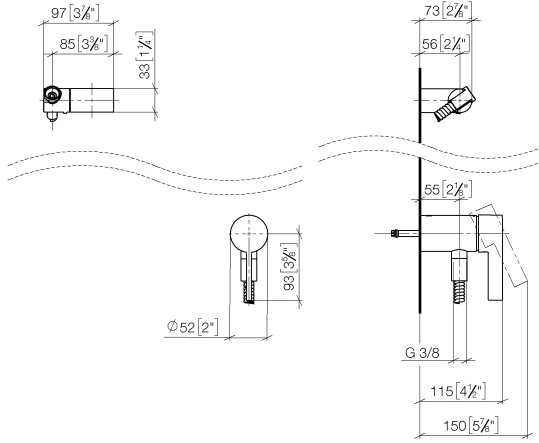

Concealed single-lever mixer with integrated shower connection with hand shower set without hand shower - Chrome

IMO

36 002 970

- metal shower hose 1750mm with integrated anti-twist protection
- This article does not include a hand shower!**
Intrinsic protection against back flow.

Concealed single-lever mixer with integrated shower connection with hand shower set without hand shower - Chrome

IMO

36 002 970
mm [inches]

Certificates

Belgaqua_21-025- WRAS_2011027. LGA_29928.
27_1.

36 002 970

Spare parts list

No.	Item Number	Name	Quantity used	Delivery time
1	28 060 970-00	Wall bracket swivel - Chrome	1	10
2	28 322 970-00	Metal shower hose 1/2" x 3/8" x 1750 mm - Chrome	1	2
3	36 050 970-00	Concealed single-lever mixer with integrated shower connection - Chrome	1	10